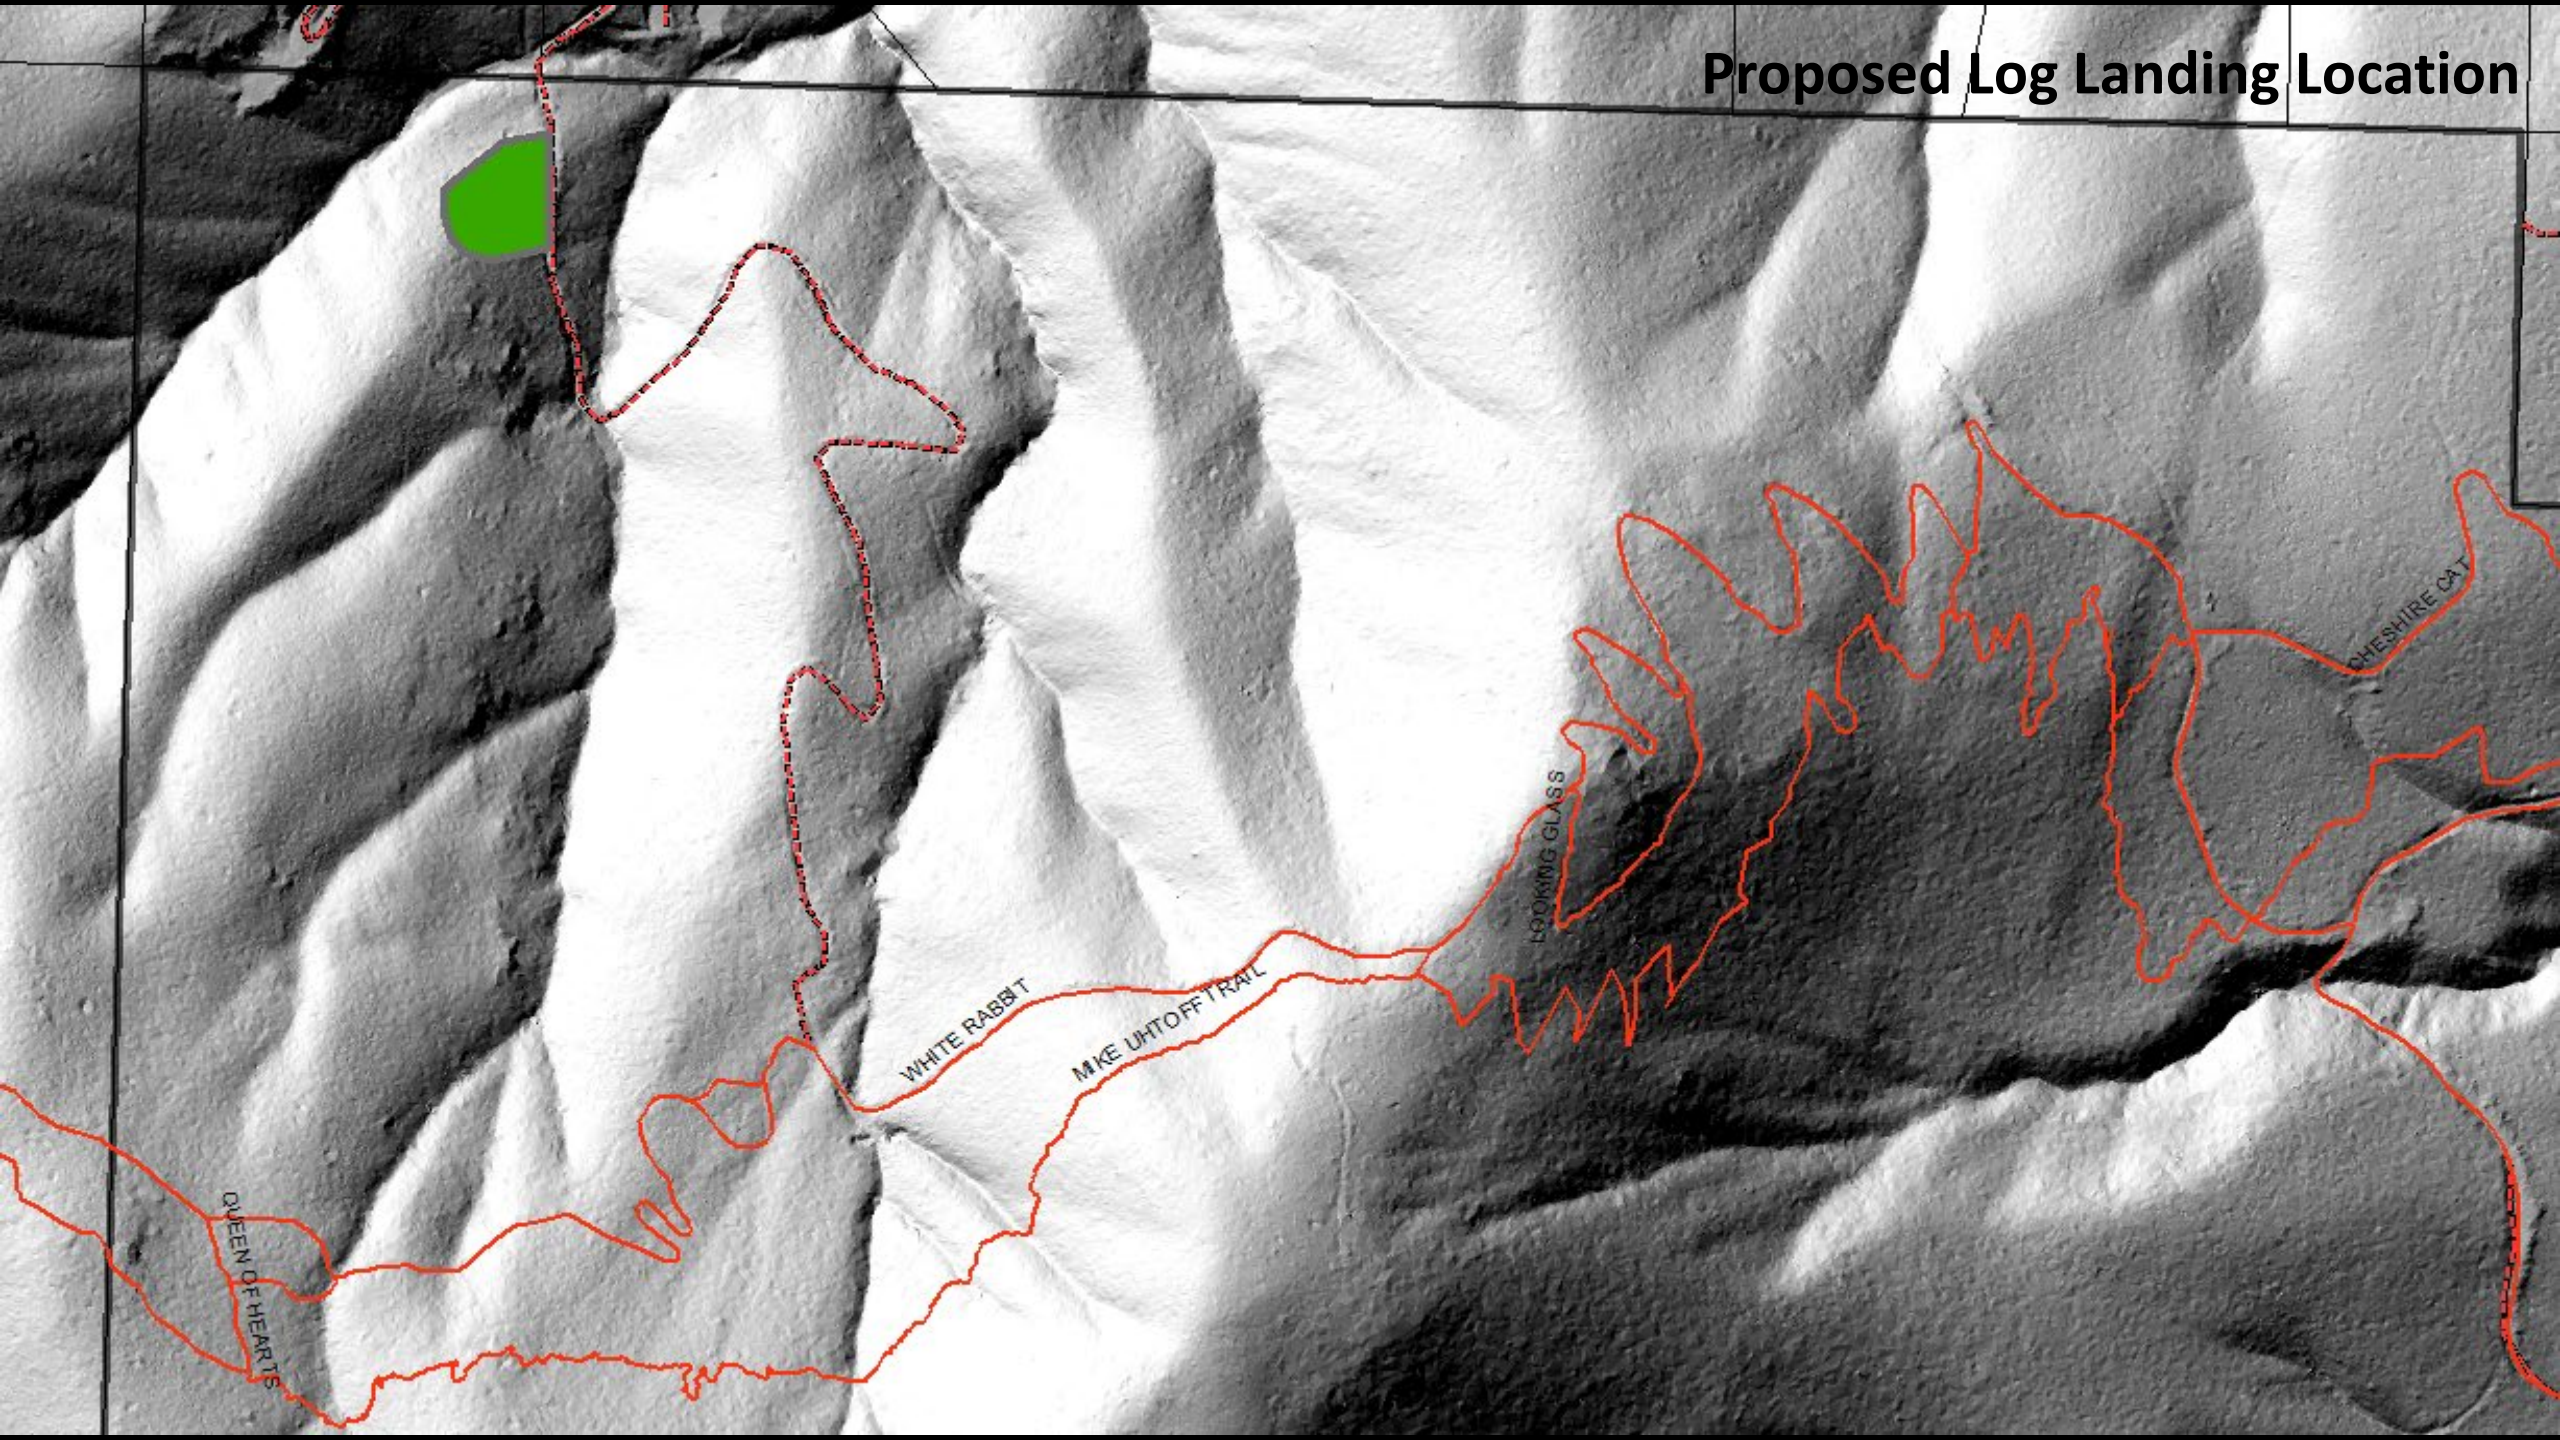

359 Trees are Dead or Dying Within 100' of Trails in SMP

Proposed Log Landing Location

QUEEN OF HEARTS

WHITE RABBIT

MIKE UHTOFF TRAIL

LOOKING GLASS

CHESHIRE CAT

Insert pic of log landing

Insert drone aerial of SMP

Insert mortality map of SMP

Insert CWD prediction slides