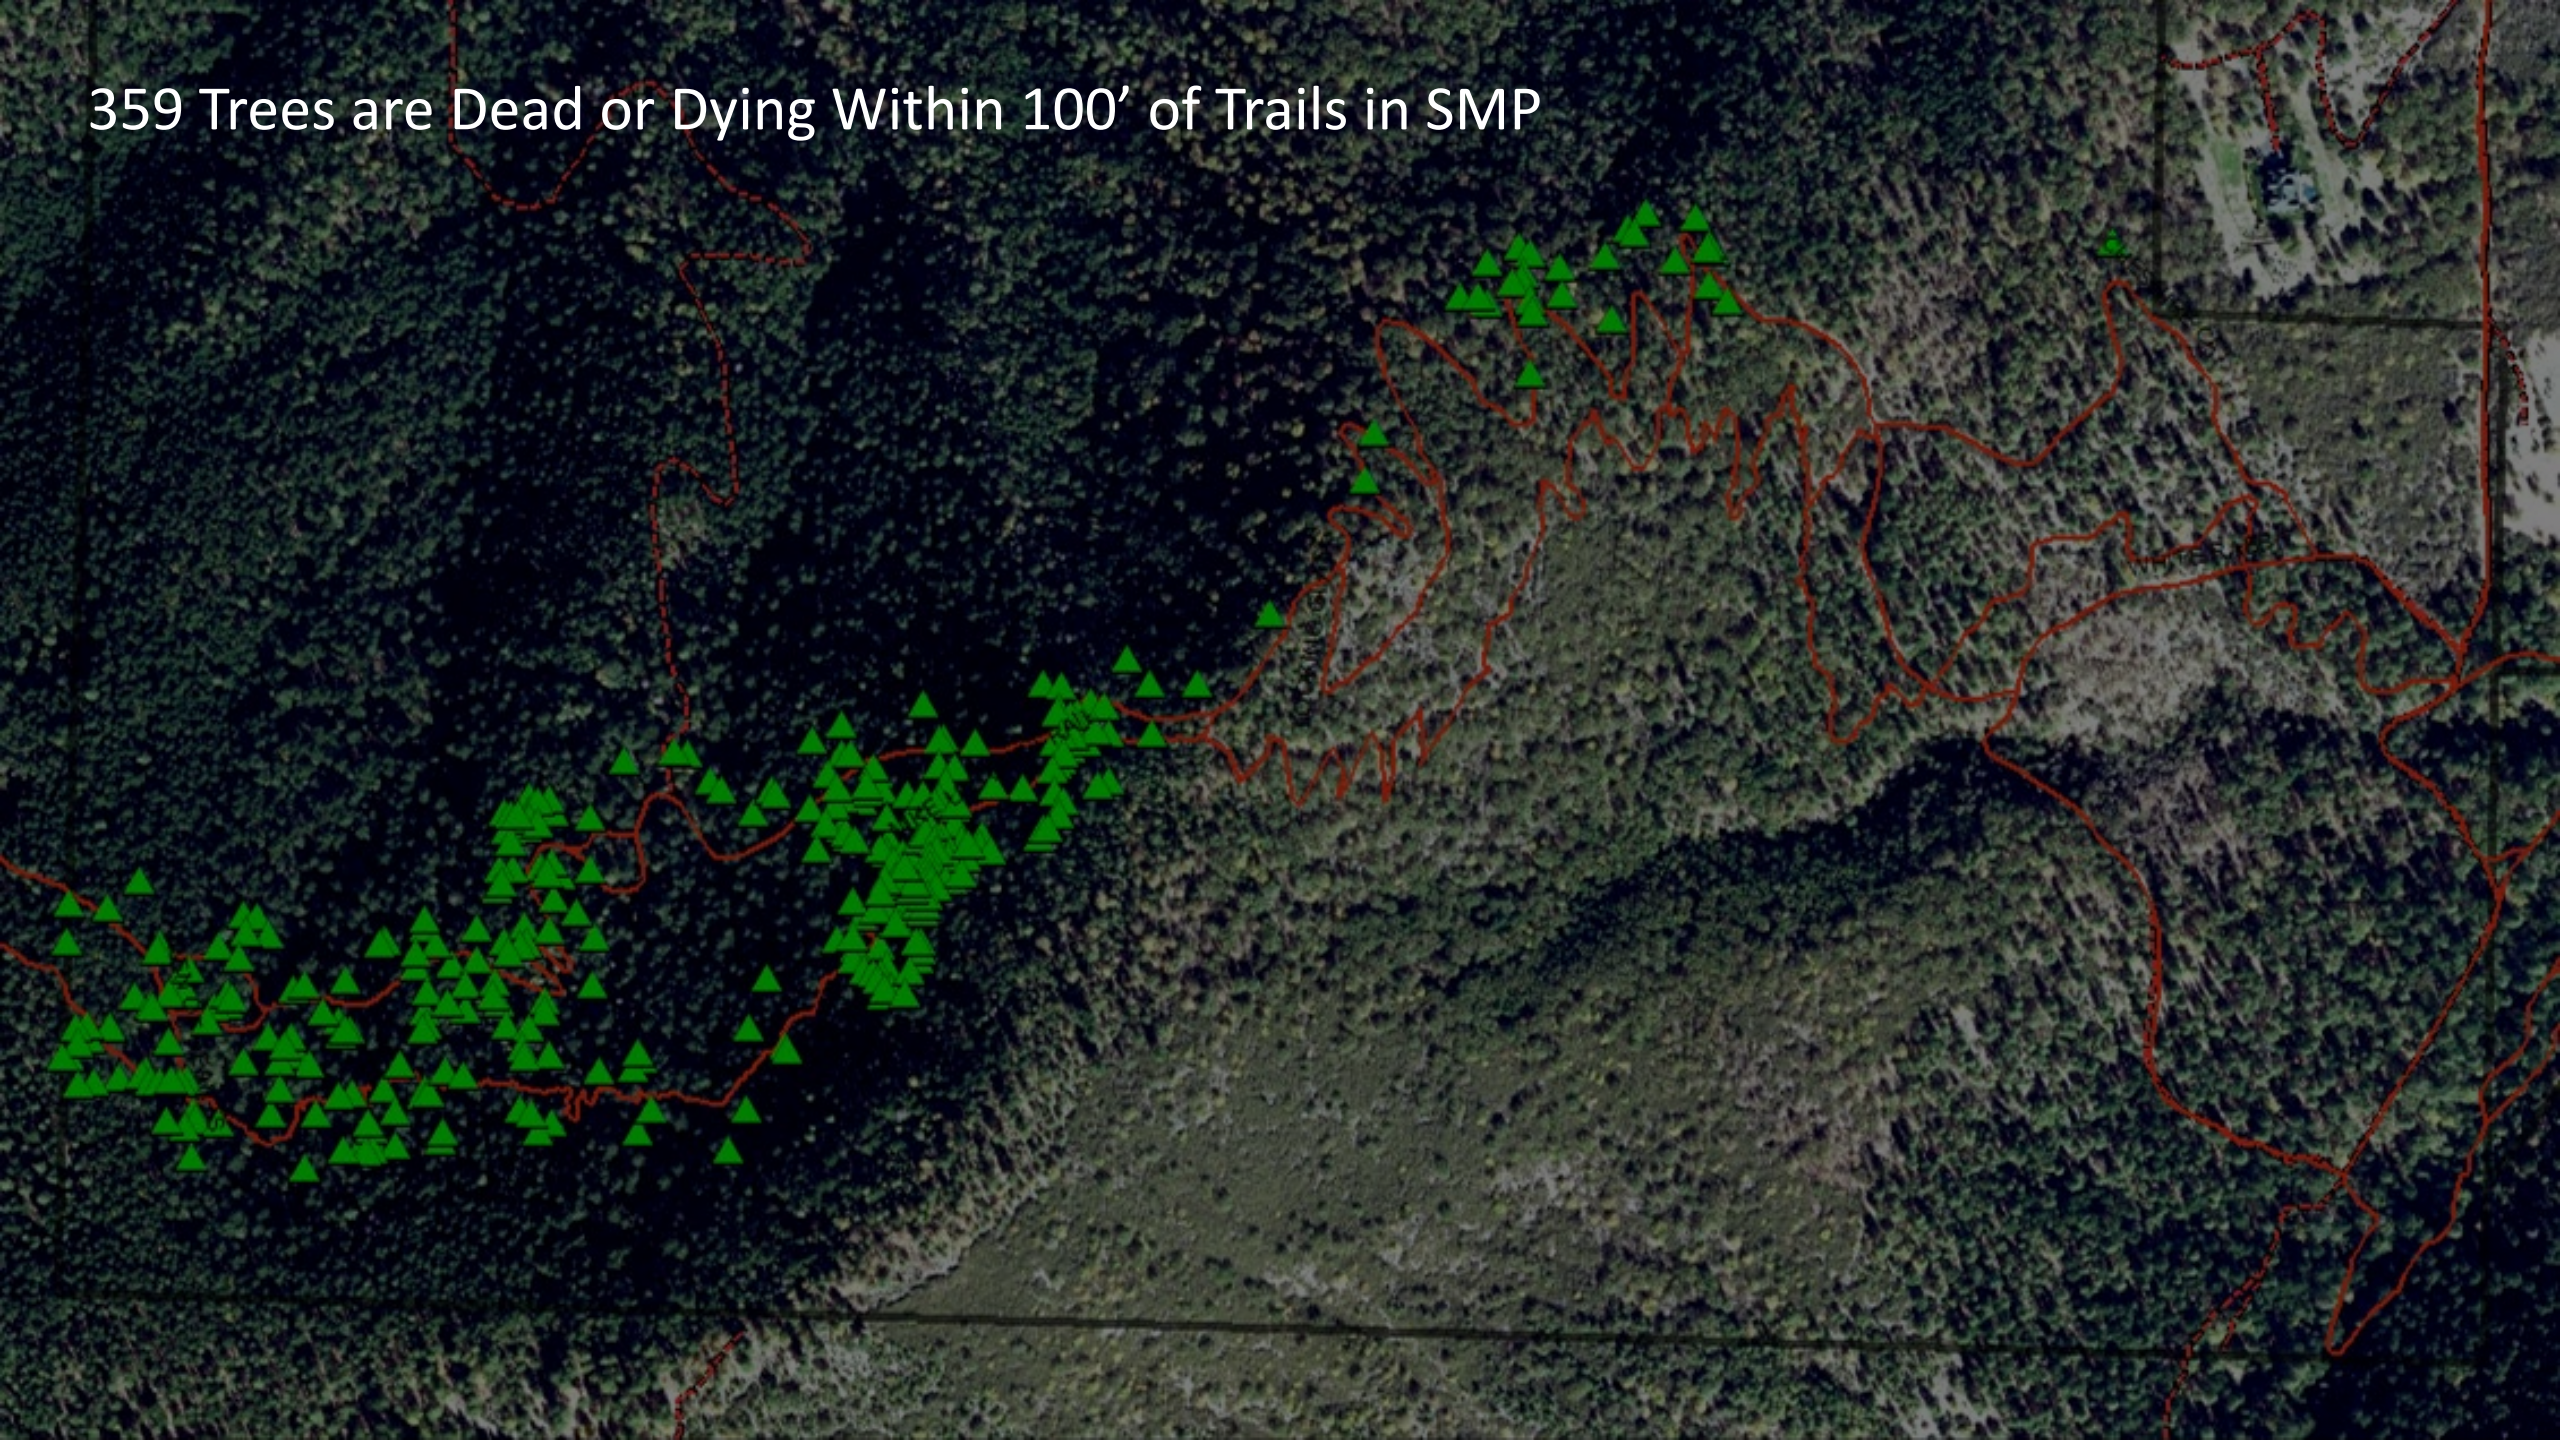

359 Trees are Dead or Dying Within 100' of Trails in SMP

Proposed Log Landing Location

QUEEN OF HEARTS

WHITE RABBIT

MIKE UHTOFF TRAIL

LOOKING GLASS

CHESHIRE CAT

Insert pic of log landing

Insert drone aerial of SMP

Insert mortality map of SMP

Insert CWD prediction slides