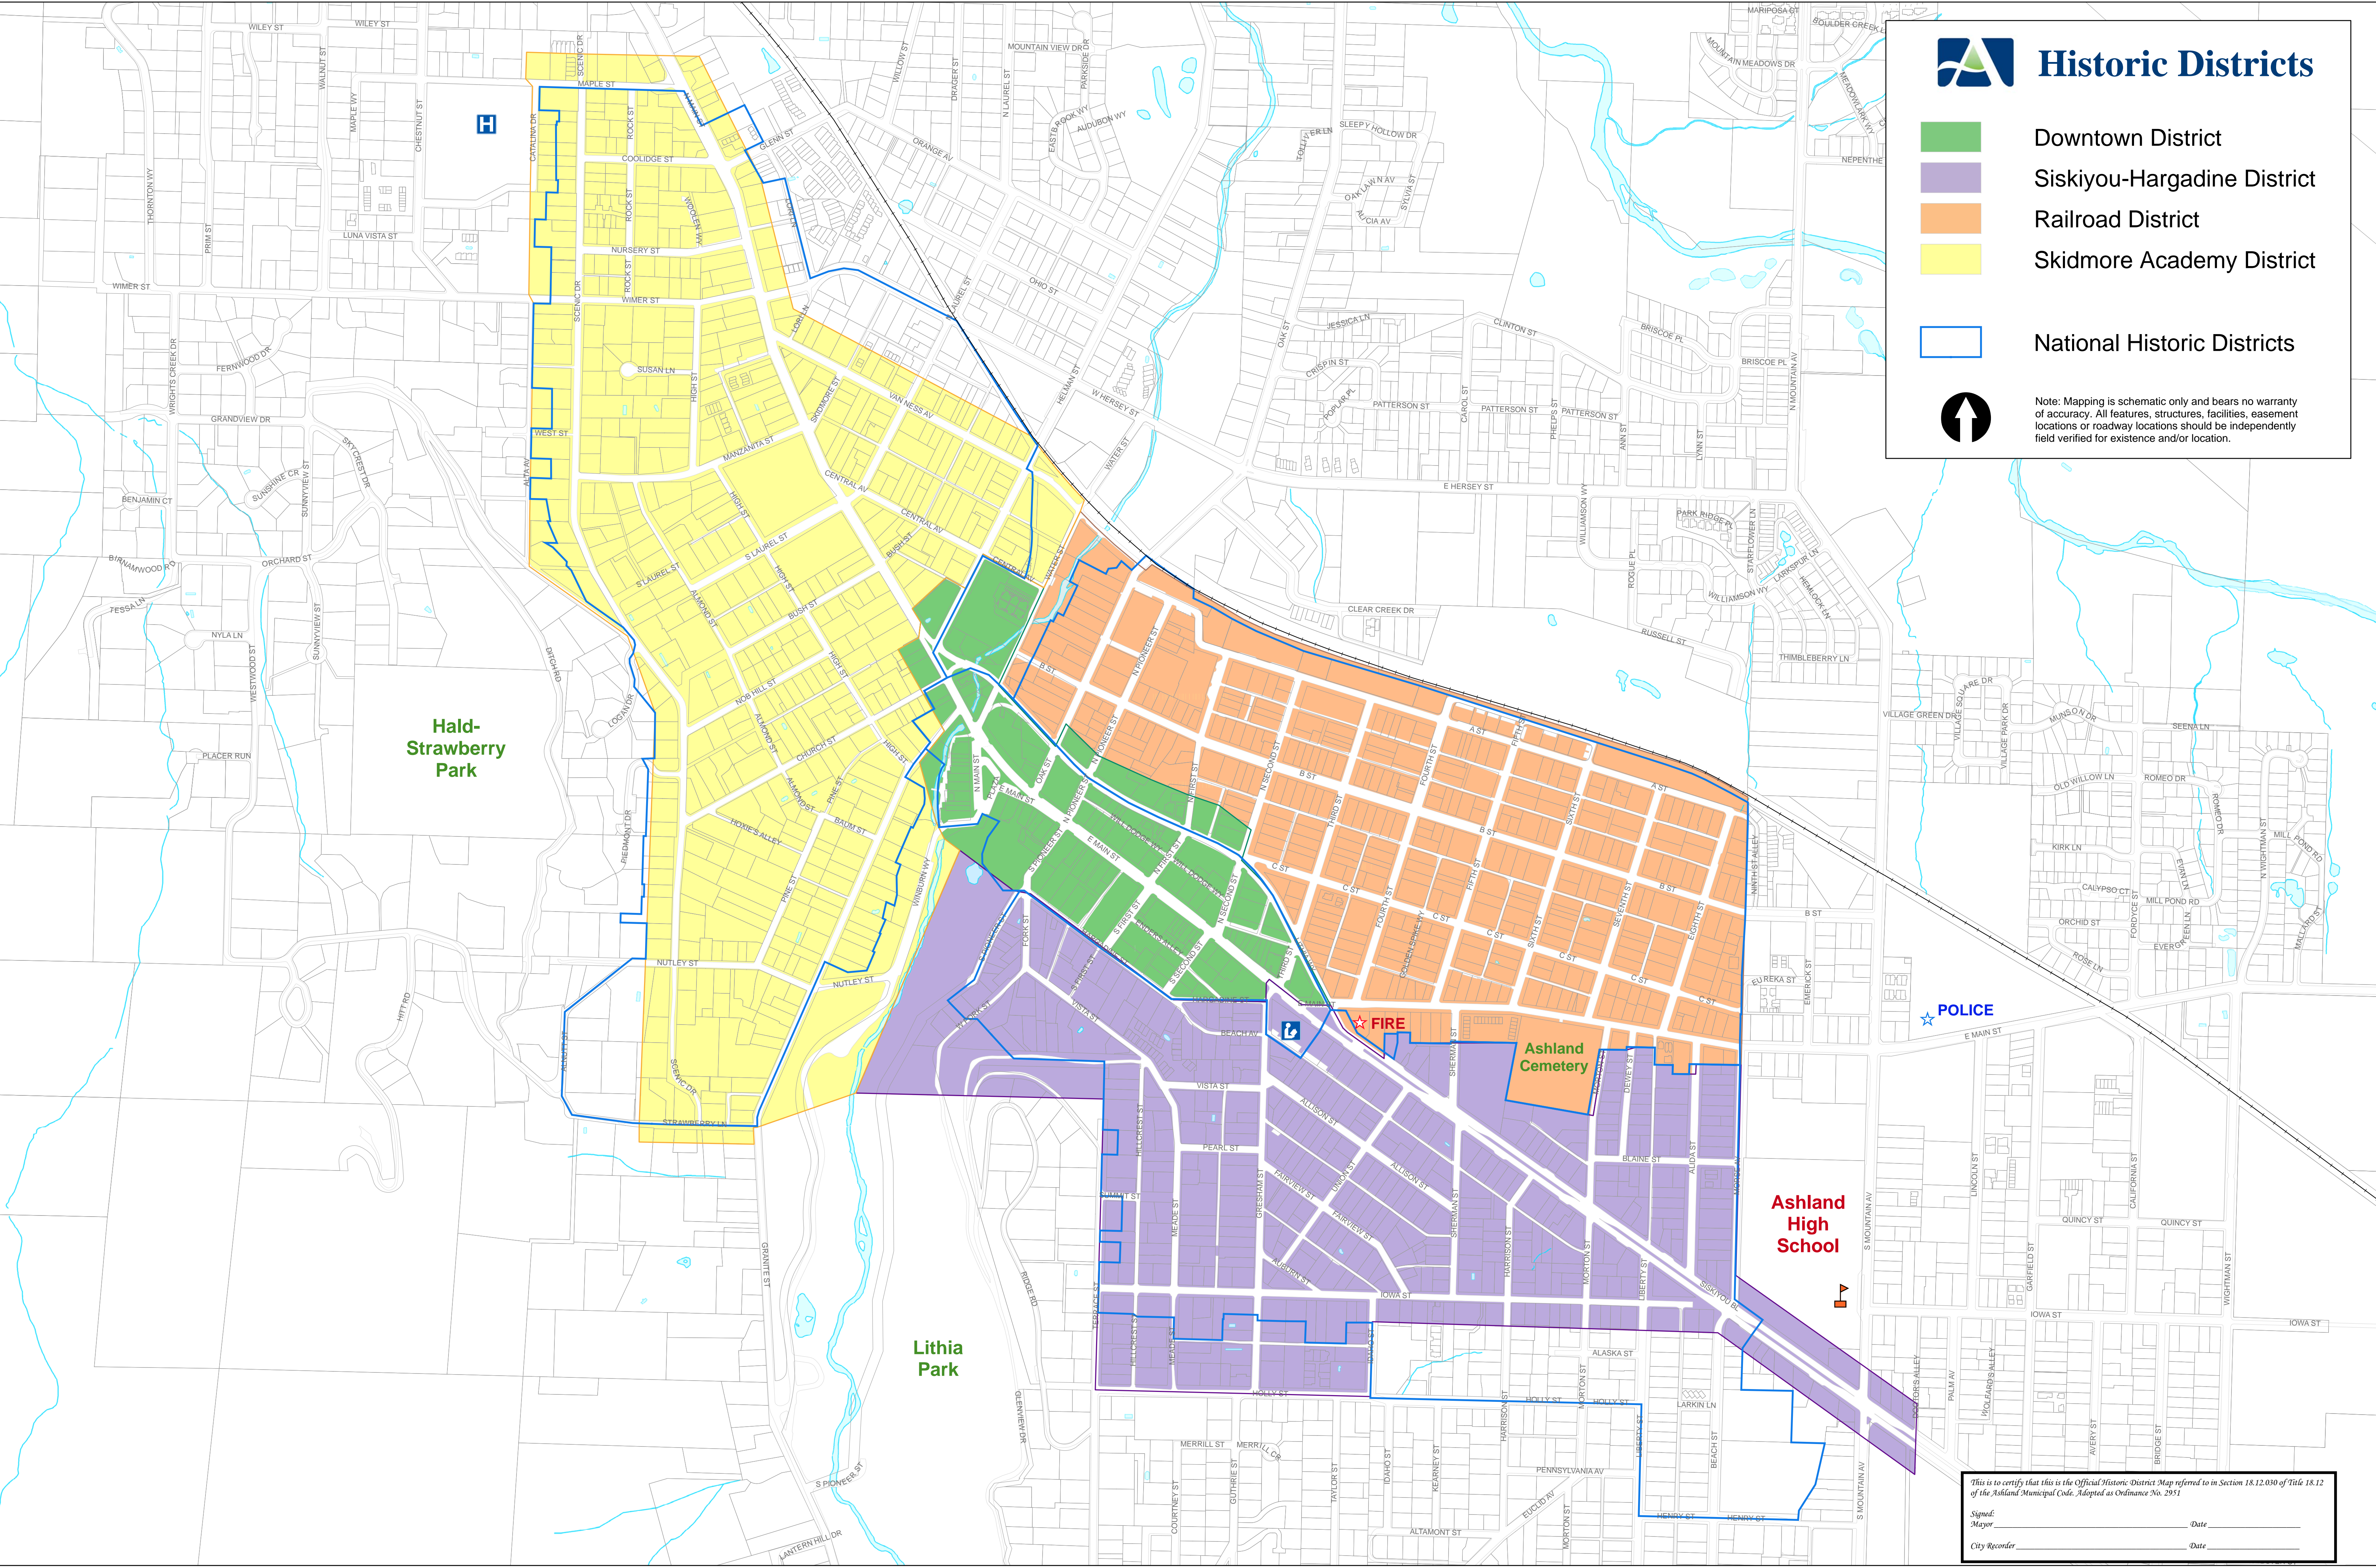

# Historic Districts

Downtown District

Siskiyou-Hargadine District

Railroad District

Skidmore Academy District

National Historic Districts

Note: Mapping is schematic only and bears no warranty of accuracy. All features, structures, facilities, easement locations or roadway locations should be independently field verified for existence and/or location.

This is to certify that this is the Official Historic District Map referred to in Section 18.12.030 of Title 18.12 of the Ashland Municipal Code, Adopted as Ordinance No. 2951

Signed: \_\_\_\_\_ Date \_\_\_\_\_  
 Mayor

City Recorder \_\_\_\_\_ Date \_\_\_\_\_